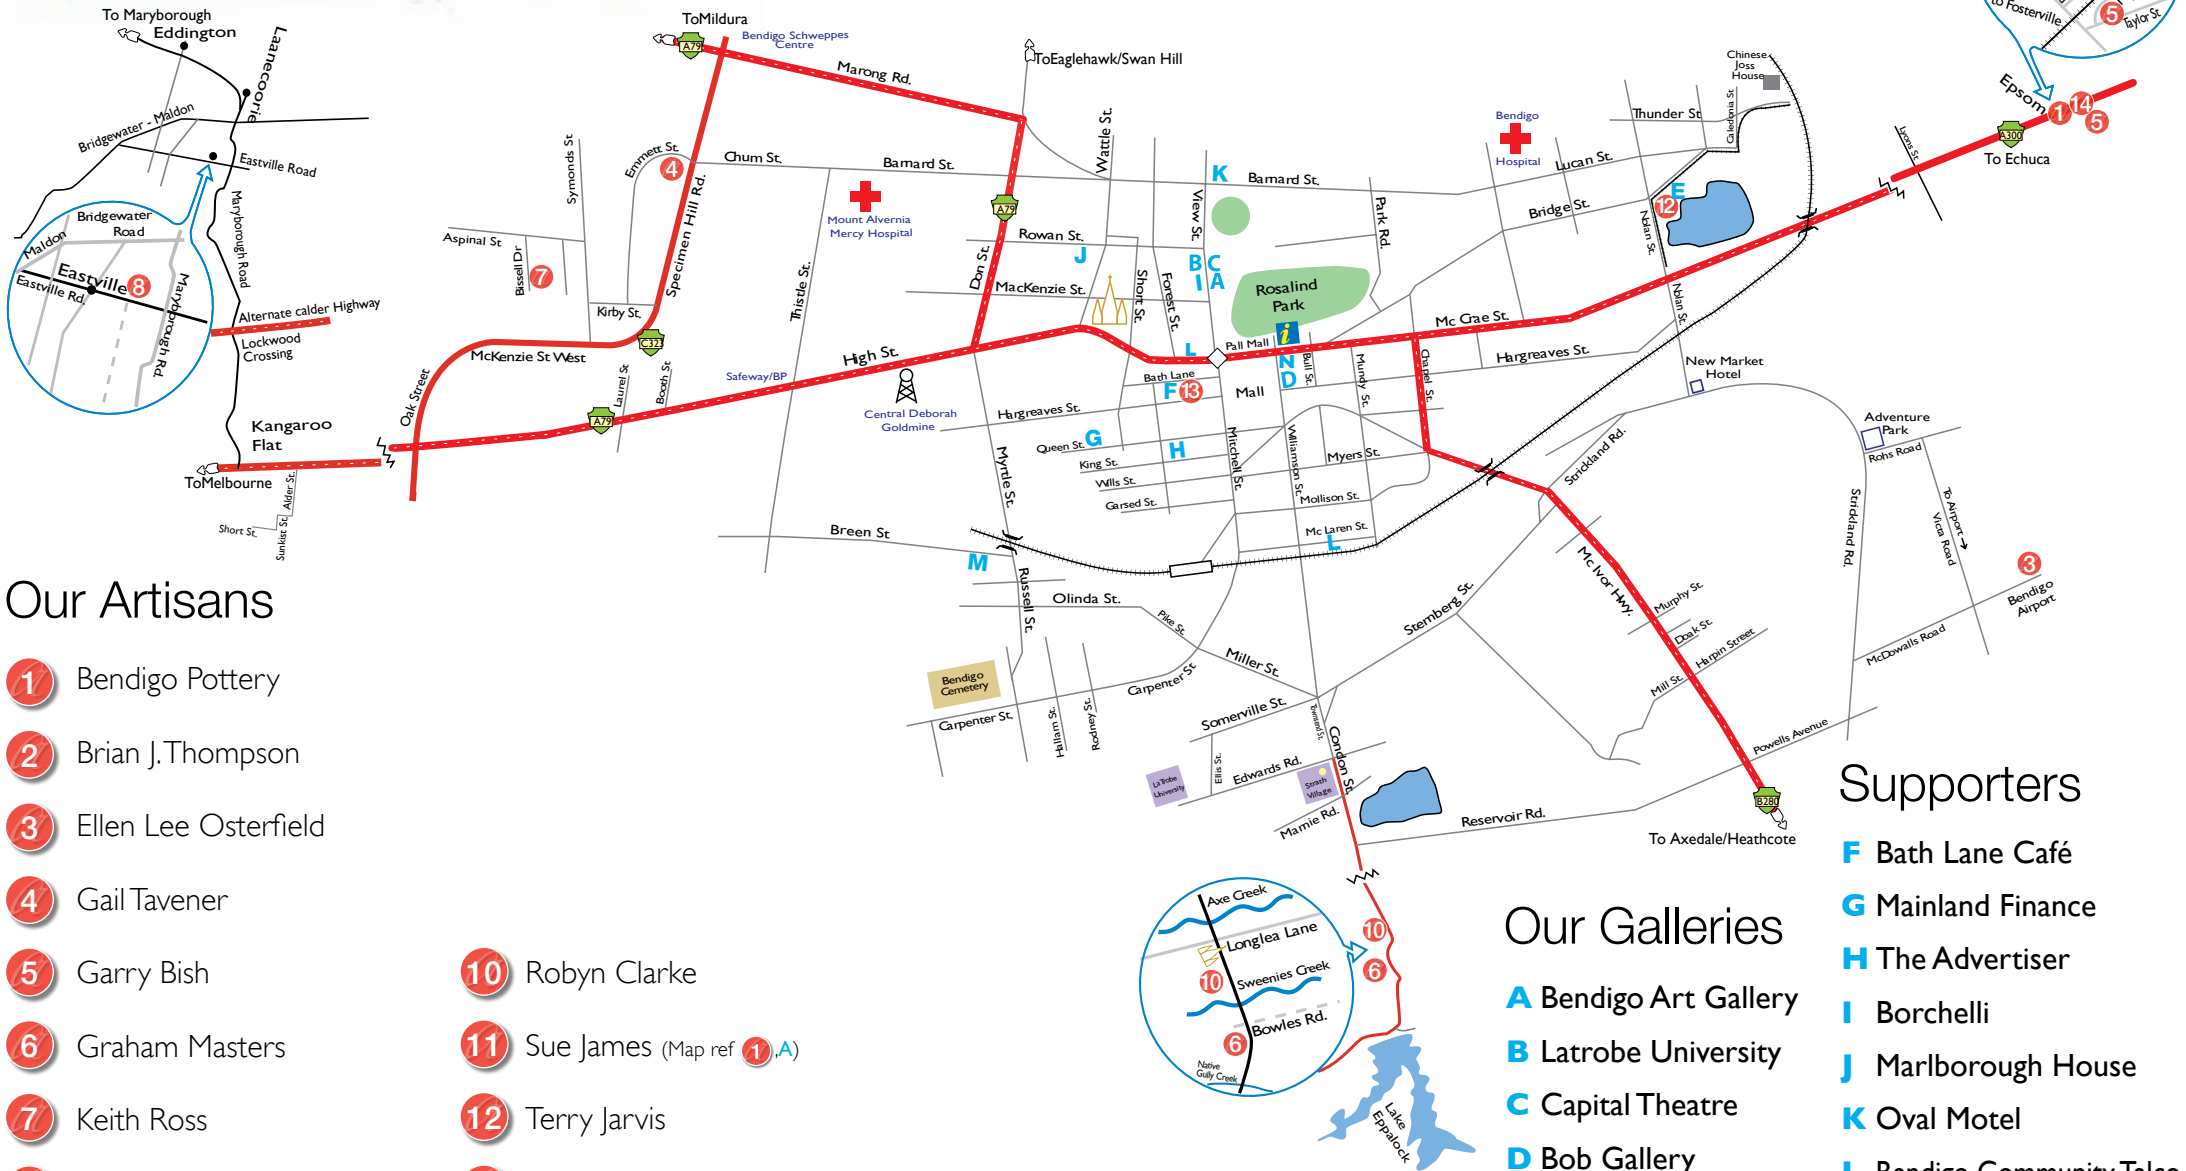

Artisans OF BENDIGO

Our Artisans

- 1 Bendigo Pottery
- 2 Brian J. Thompson
- 3 Ellen Lee Osterfield
- 4 Gail Tavener
- 5 Garry Bish
- 6 Graham Masters
- 7 Keith Ross
- 8 Kerry Punton
- 9 Pat Andruchow (Map ref F)
- 10 Robyn Clarke
- 11 Sue James (Map ref 1, A)
- 12 Terry Jarvis
- 13 Tony Kean
- 14 Yvonne George

Supporters

- F Bath Lane Café
- G Mainland Finance
- H The Advertiser
- I Borchelli
- J Marlborough House
- K Oval Motel
- L Bendigo Community Telco
- M BMP total image management
- N Shamrock Hotel

Our Galleries

- A Bendigo Art Gallery
- B Latrobe University
- C Capital Theatre
- D Bob Gallery
- E Bethany Gallery